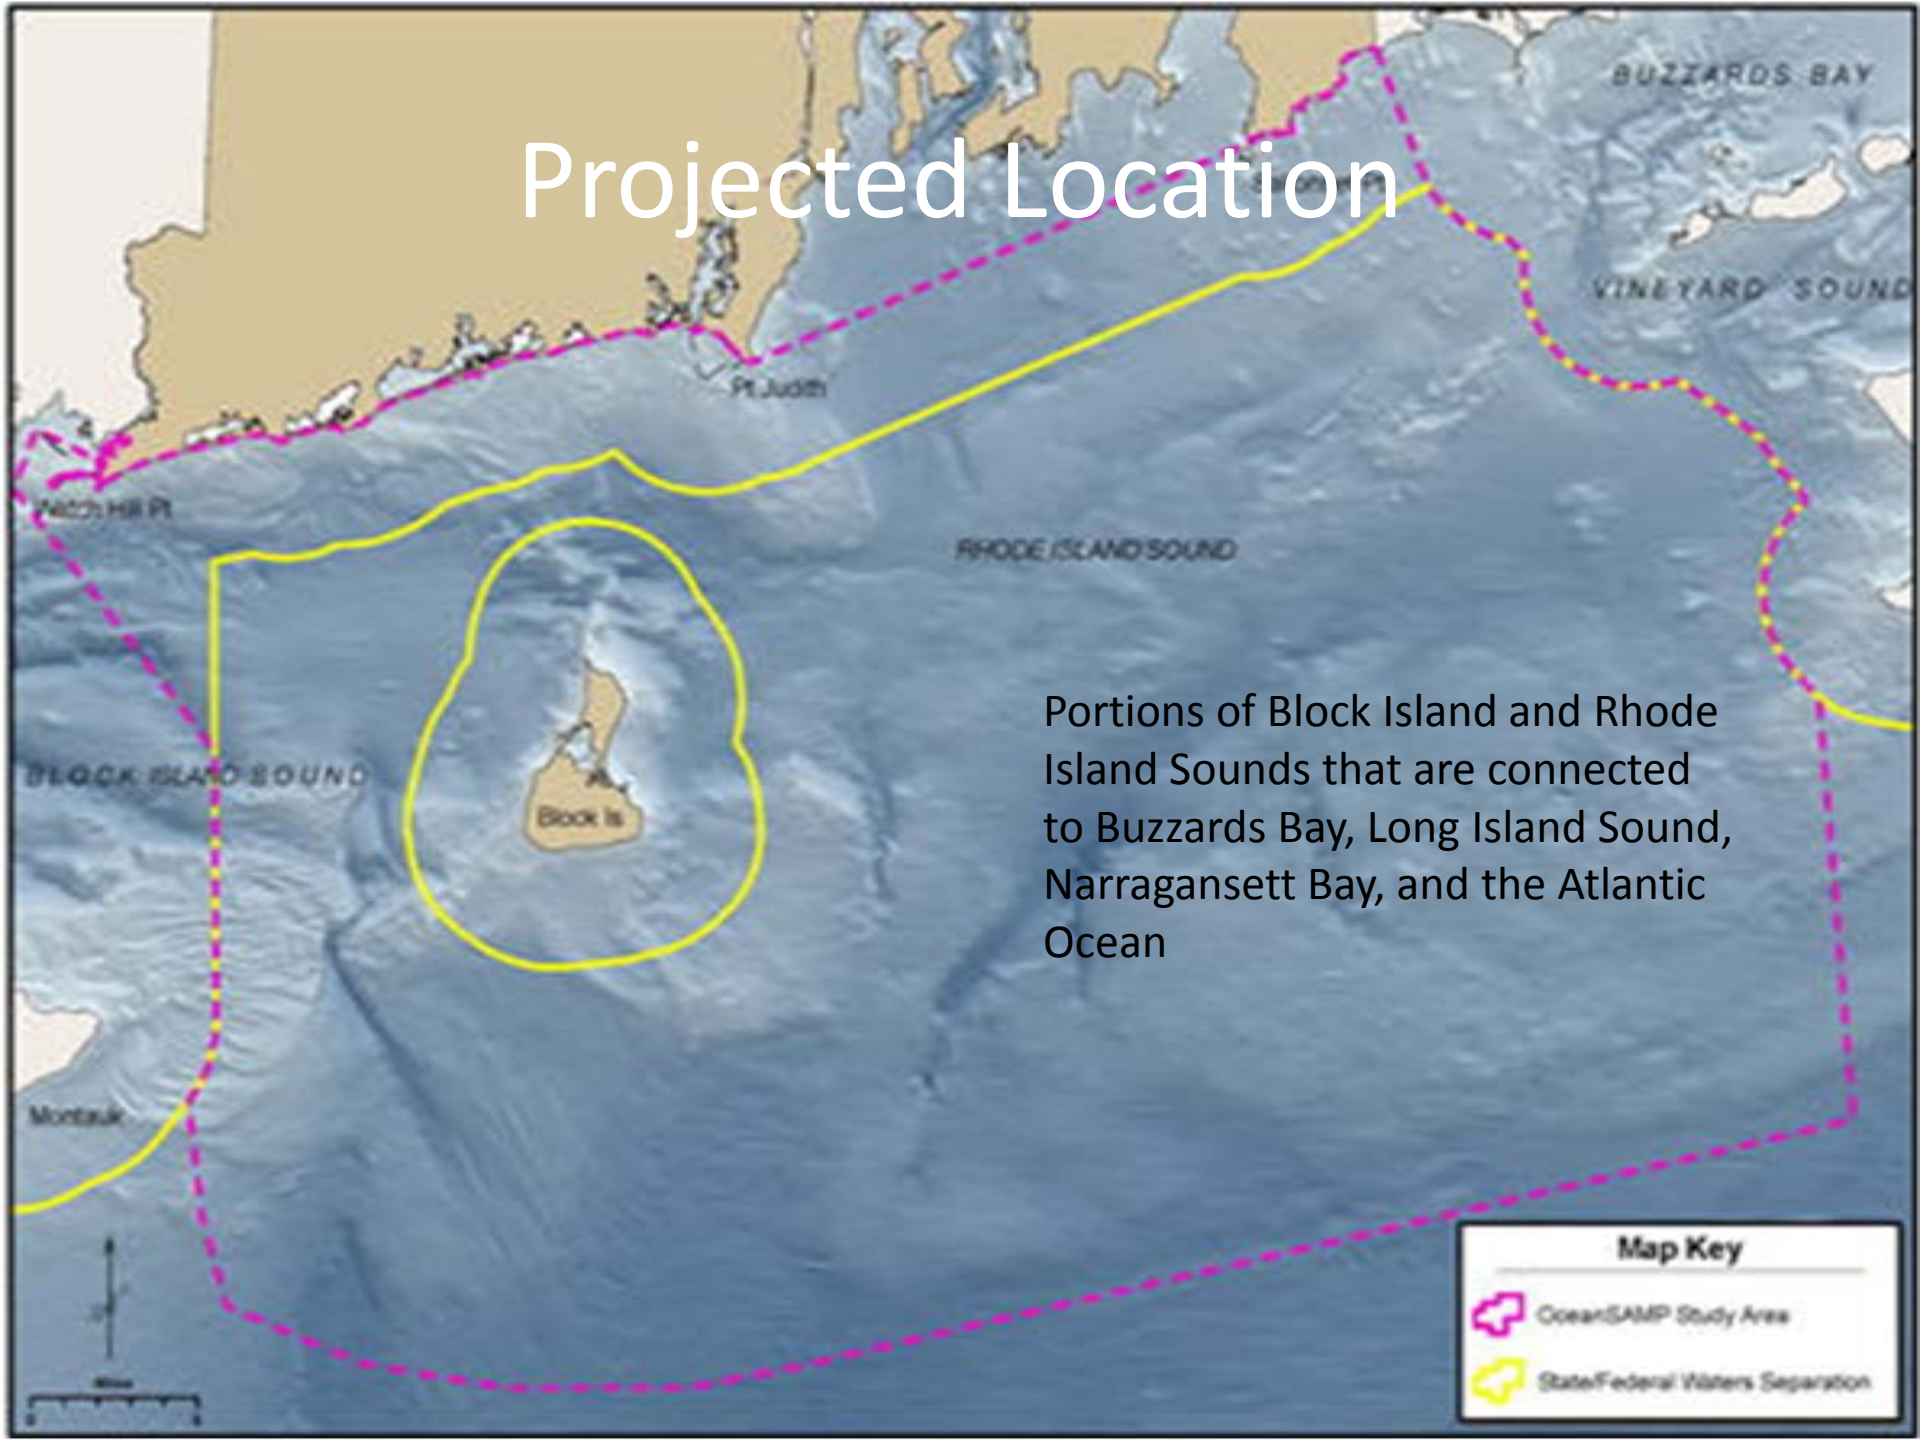

# OCEAN SAMP Stakeholder Group Meeting

Nicole Laferriere

Joanna Chatham

APES First Semester Extension Project

# Background

- SAMP: Specialized Area Management Plan
- Researching installation of renewable energy into waterways around RI
- URI/CRMC team studying the affects of a renewable energy resource

# Projected Location

Portions of Block Island and Rhode Island Sounds that are connected to Buzzards Bay, Long Island Sound, Narragansett Bay, and the Atlantic Ocean

## Map Key

-  OceanSAMP Study Area
-  State/Federal Waters Separation